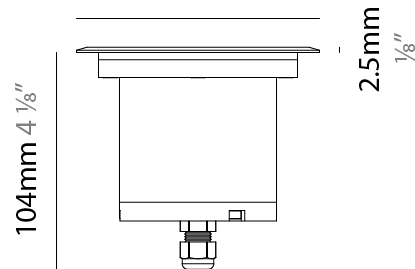

Ø116mm 4 ⁹/₁₆"