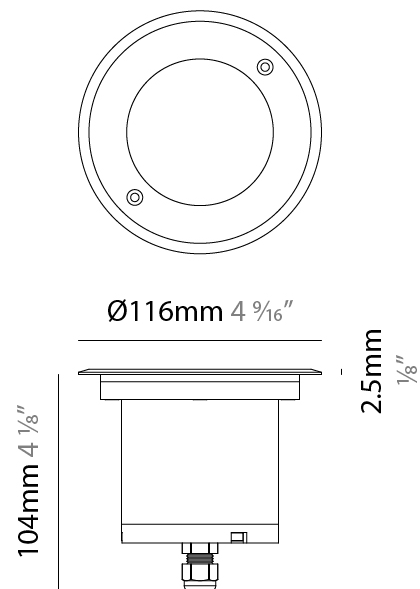

GENERAL

Series: Caliber
Subseries: Caliber 120 D
Brand: Unonovesette
Division: Exterior
Mounting Type: Recessed
Mounting Location: In-Ground
Subcategory: Drive Over

PHYSICAL

Shape: Square
Diameter (mm): 116
Diameter (in): 4 9/16
Height (mm): 104
Height (in): 4 1/8
Light Distribution: Direct
Weight (kg): 0.900
Weight (lbs): 1.98
Installation Requirement: Housing box
Diffuser: Extra clear glass 6mm
Fixture Finish: [ASB / SST](#)
Fixture Material: Stainless Steel AISI 316L
Cable Details: 350mm NS20N PCP 2x0.5 mm2

ELECTRICAL

Lamp Type: LED
Input Wattage (W): 9.04
Total Output Wattage (W): 8.5
Dimming: Non-Dimming / Phase Dimming (120Vac only) / 0-10V Dimming
Driver Included: No
Driver Location: Remote
Driver Type: Constant Voltage - Universal
Driver Class: Class 2
Input Voltage (V): 120 - 277
Output Voltage (V): 24

LED

Number of LEDs: 1
Color Temperature (°K): [2700 / 3000 / 4000](#)
Max. Delivered Lumen (lm): 730 (3000K)
CRI: >90 CRI
Lamp Life (hrs): 100000

OPTICAL

Optic°: [10 / 35 / 50](#)
Beam Angle: Narrow / Medium / Wide
Adjustability: Rotational 360°; Tilt 15°

RATINGS AND CERTIFICATIONS

Certified By: Certified for North American Standards
IP rating: IP68 (not for permanent immersion)
IK Rating: IK08
Marine Grade: Stainless Steel AISI 316L