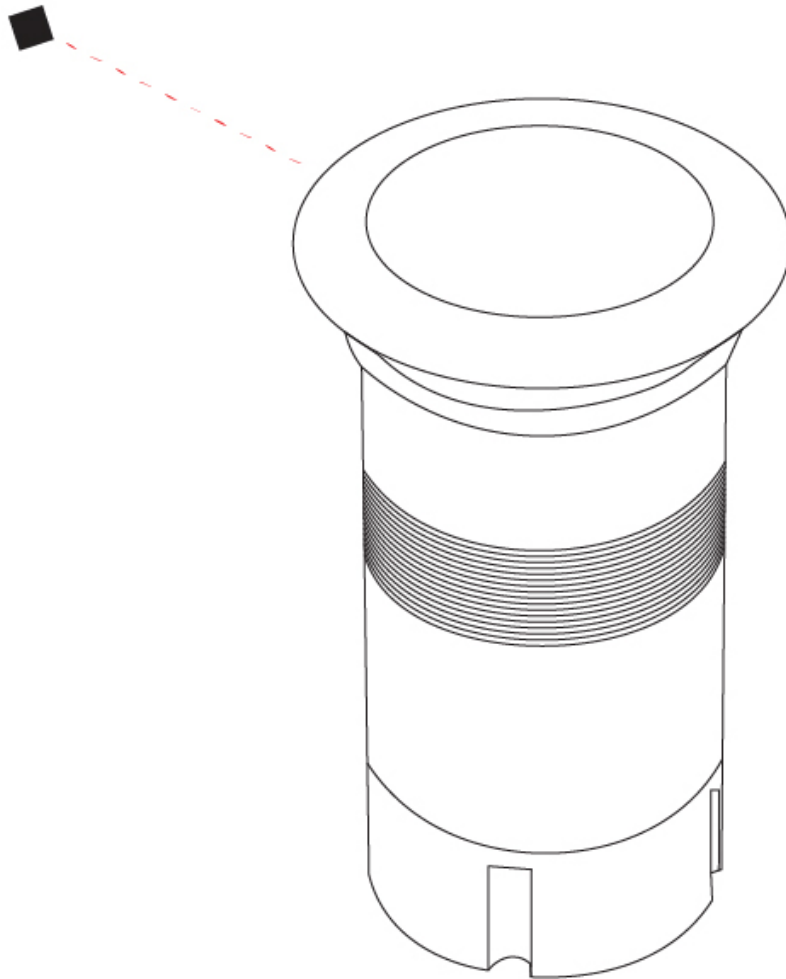

E12I0029-

PROJECT

TYPE

SPECIFIER

QUANTITY

DATE

E