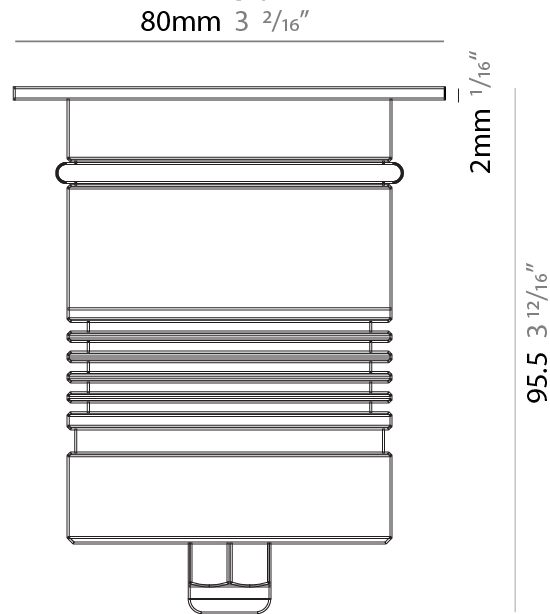

CALIBER 80 Q RECESSED

E12I0029-

base number

PROJECT

TYPE

SPECIFIER

QUANTITY

DATE

1. To build a product code in our configurator select the specify button on the base model # product page
2. To build a manual product code on this datasheet choose from the options listed below in blue font and add the suffix to the base model #

GENERAL

Series: Caliber
Subseries: Caliber 80 Q
Brand: Unonovesette
Division: Exterior
Mounting Type: Recessed
Mounting Location: In-Ground
Subcategory: Drive Over

PHYSICAL

Shape: Square
Diameter (mm): 80
Diameter (in): 3 1/8"
Height (mm): 95.5
Height (in): 3 3/4"
Light Distribution: Direct
Installation Requirement: Housing box / Fixing springs
Diffuser: Extra clear / Frosted glass 6mm
Fixture Finish: Stainless Steel AISI 316L
Fixture Material: Stainless Steel AISI 316L
Cable Details: 350mm NS20N PCP 2x0.5 mm2

ELECTRICAL

Lamp Type: LED
Total Output Wattage (W): 9
Dimming: DMX
Driver Included: No
Driver Location: Remote
Driver Type: Constant Voltage - Universal
Driver Class: Class 2
Input Voltage (V): 120 - 277
Output Voltage (V): 24

LED

Number of LEDs: 1
Color Temperature (°K): RGBW
Max. Delivered Lumen (lm): 730
CRI: >90 CRI
Lamp Life (hrs): 100000
Special LEDs offerings: RGBW

OPTICAL

Optic°: 35

RATINGS AND CERTIFICATIONS

Certified By: Certified for North American Standards
IP rating: IP68 (not for permanent immersion)
IK Rating: IK08
Marine Grade: Stainless Steel AISI 316L